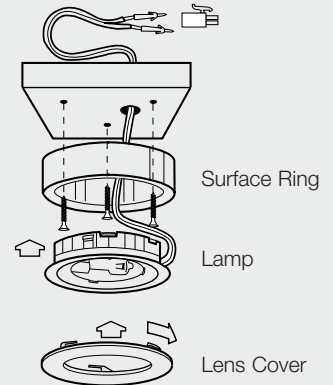

Packing: 1 pc.

Surface mounted ring for Halogen Lamp

Finish: plastic with fastening screws for optional surface mounting of 823.94 light.

Color	Cat. No.
white	823.94.790
black	823.94.390
gold	823.94.890
chrome	823.94.290
nickel-matt	823.94.690

Packing: 1 pc.

HÄFELE

- Recess-Mounted.
- Press fit into installation hole. No screws required.
- Use with Häfele power supply only.
- Lens covers twist off for easy access for bulb replacement.
- Can be used surface-mount with optional ring.
- Mounting instructions provided with each light.
- Complete with bulb installed.
- Replacement G4 bulbs available.

Drill bits for lamps

Finish: steel, carbide-tipped

Size	Cat. No.
55mm dia.	001.07.513
58mm dia.	001.07.522

Packing: 1 pc.

Lighting

Dimensional data not binding.
We reserve the right to alter specifications without notice.

Dimensions in mm
Inches are approximate

TCH 04

1335