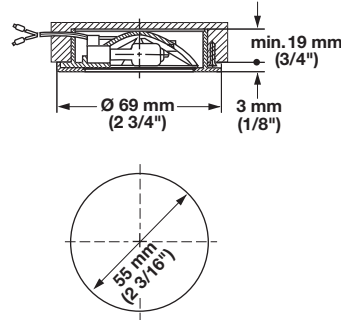

Recess-mounted, 12 volt halogen lamp

Includes 2000 mm (78 3/4") lead with plug contacts.
Finish: plastic with glass lens

Color	10 watt/clear lens	20 watt/clear lens
white	823.94.710	823.94.720
black	823.94.310	823.94.320
gold	823.94.810	823.94.820
chrome	823.94.210	823.94.220
nickel-matt	823.94.610	823.94.620

Packing: 1 pc.