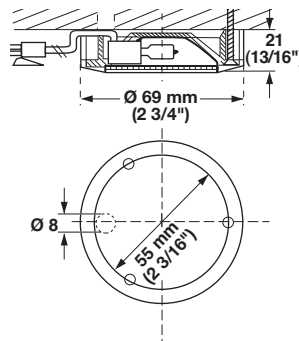

Low-Voltage Halogen Lights for Furniture and Cabinetry

Recess-mounted, 12 volt halogen lamp

Includes 2000 mm (78 3/4") lead with plug contacts.
Finish: plastic with glass lens

Color	10 watt/clear lens	20 watt/clear lens
white	823.94.710	823.94.720
black	823.94.310	823.94.320
gold	823.94.810	823.94.820
chrome	823.94.210	823.94.220
nickel-matt	823.94.610	823.94.620

Packing: 1 pc.

HÄFELE

- Recess-Mounted.
- Press fit into installation hole. No screws required.
- Use with Häfele power supply only.
- Lens covers twist off for easy access for bulb replacement.
- Can be used surface-mount with optional ring.
- Mounting instructions provided with each light.
- Complete with bulb installed.
- Replacement G4 bulbs available.

Drill bits for lamps

Finish: steel, carbide-tipped

Size	Cat. No.
55mm dia.	001.07.513
58mm dia.	001.07.522

Packing: 1 pc.

Lighting

Dimensional data not binding.
We reserve the right to alter specifications without notice.

Dimensions in mm
Inches are approximate

TCH 04

1335